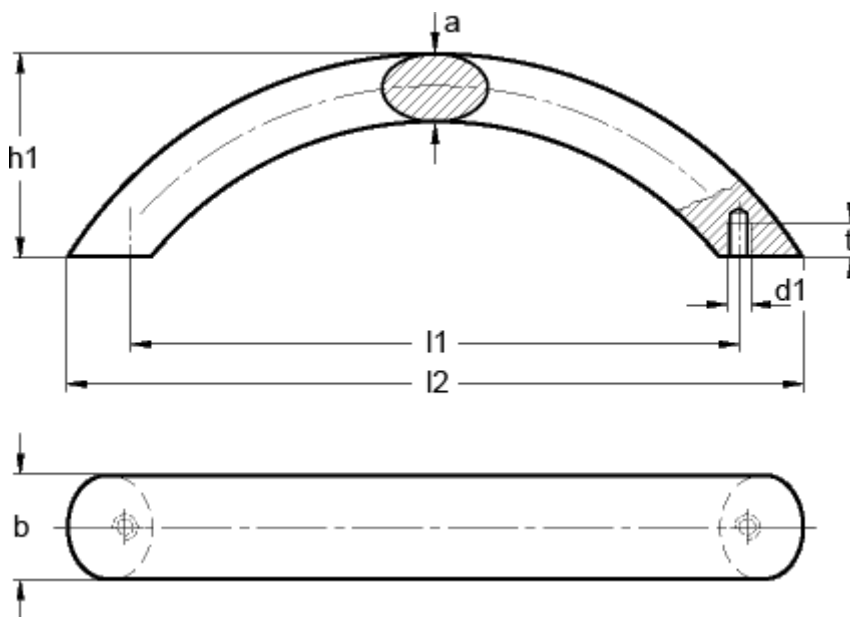

Article number: 201711365

Description: E+G Arch handle GN 565.4-20-192-A-SR

## Measures

a	= 13
b	= 20
d1	= M6
h1	= 51
l1	= 192
l2	= 221
t min	= 8.5